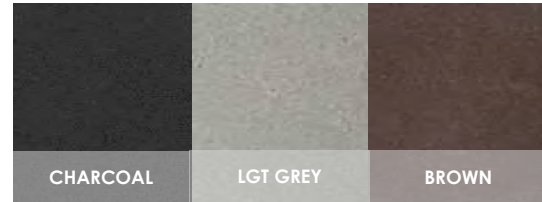

STD SLATE

BROWN

SLATE

STD SLATE

BROWN

PAVING

CHARCOAL

LGT GREY

BROWN

ALUMINIUM DOORS

GRAPHITE GREY

WHITE

BRONZE

CHARCOAL

WHITE

BRONZE