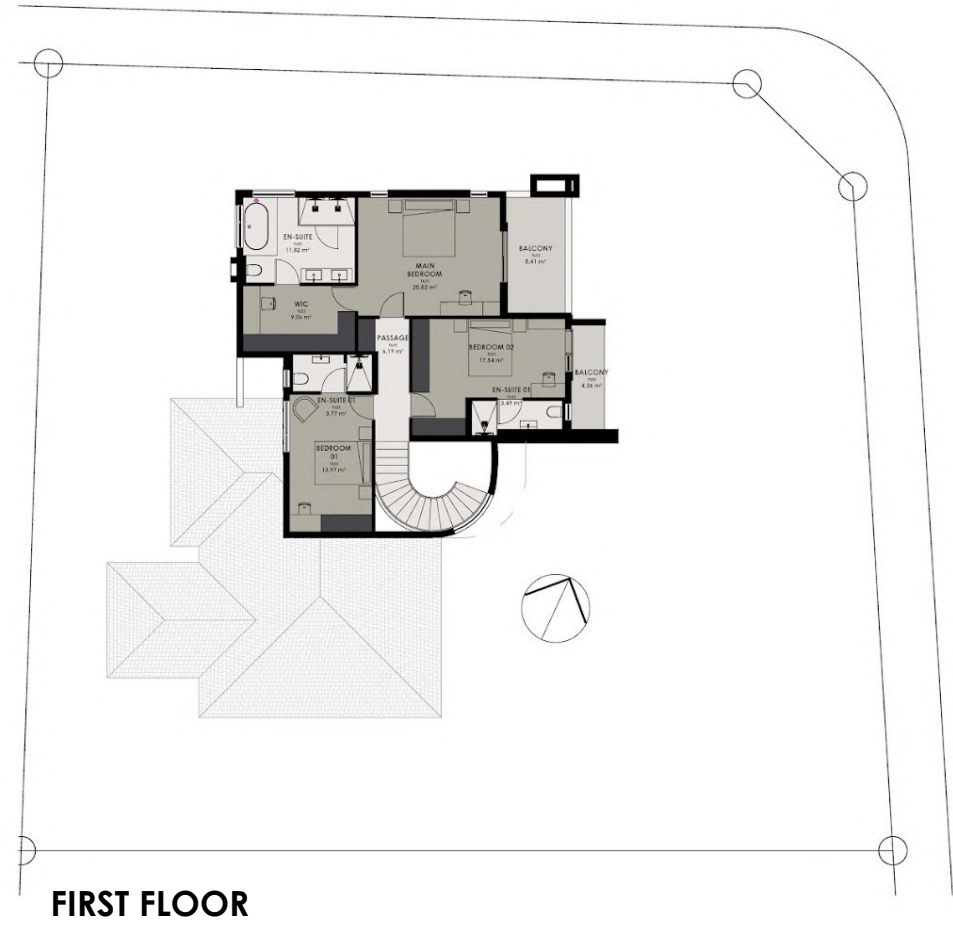

RESIDENTIAL CONCEPT _ 330 SQM

EXTERIOR _ PERSPECTIVE 01

EXTERIOR _ PERSPECTIVE 02

EXTERIOR _ PERSPECTIVE 03

EXTERIOR _ PERSPECTIVE 04

COMPLETED PROJECTS _ BLUE VALLEY GOLF ESTATE

ROOF TILES

SLATE