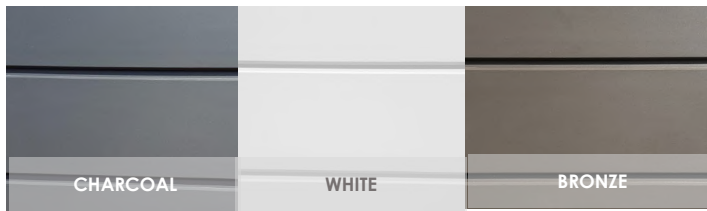

STD SLATE

BROWN

SLATE

STD SLATE

BROWN

PAVING

CHARCOAL

LGT GREY

BROWN

ALUMINIUM DOORS

GRAPHITE GREY

WHITE

BRONZE

CHARCOAL

WHITE

BRONZE

BALUSTRADE, GATE & LIGHTS

KITCHEN

MAGNOLIA

SLATE

VARIOUS HANDLE OPTIONS

PG BISON STANDARD DEMAND RANGE

LIGHTING & ELECTRICAL

DOWNLIGHT COLOUR OPTIONS