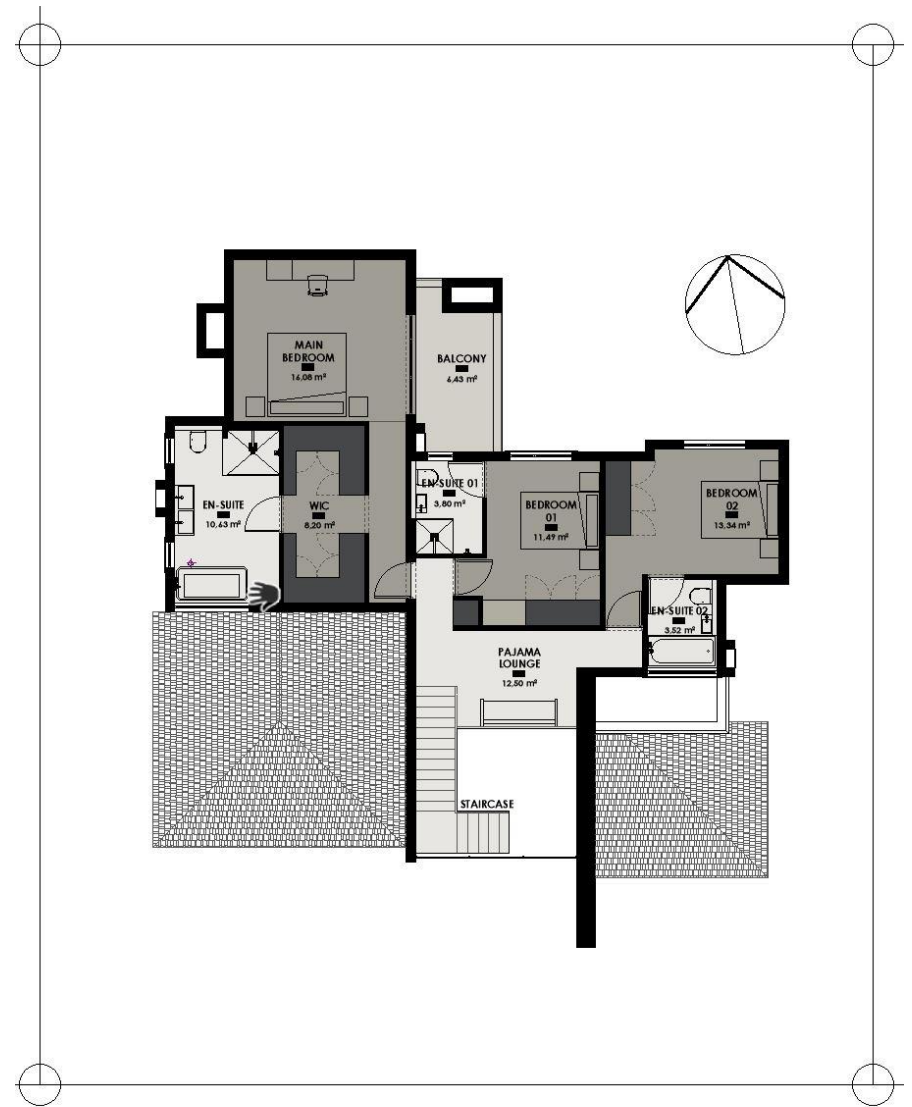

RESIDENTIAL CONCEPT _ 275 SQM

EXTERIOR _ PERSPECTIVE 01

EXTERIOR _ PERSPECTIVE 02

EXTERIOR _ PERSPECTIVE 03

EXTERIOR _ PERSPECTIVE 04

GROUND FLOOR

FIRST FLOOR

COMPLETED PROJECTS _ BLUE VALLEY GOLF ESTATE