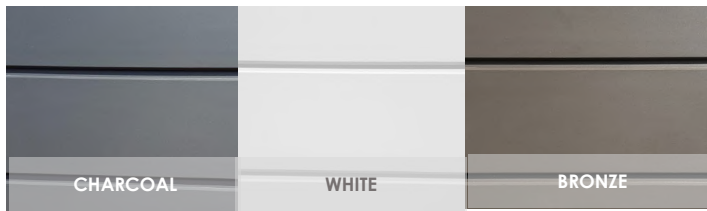

CHARCOAL

LGT GREY

BROWN

ALUMINIUM DOORS

GRAPHITE GREY

WHITE

BRONZE

CHARCOAL

WHITE

BRONZE

BALUSTRADE, GATE & LIGHTS

KITCHEN

MAGNOLIA

SLATE

VARIOUS HANDLE OPTIONS

PG BISON STANDARD DEMAND RANGE