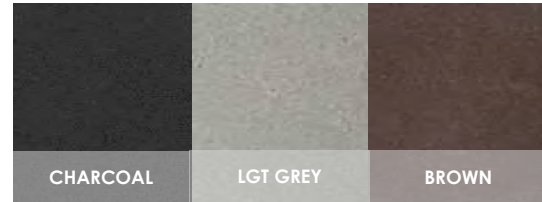

ROOF TILES

SLATE

STD SLATE

BROWN

SLATE

STD SLATE

BROWN

PAVING

CHARCOAL

LGT GREY

BROWN

ALUMINIUM DOORS

GRAPHITE GREY

WHITE

BRONZE

CHARCOAL

LIGHTING & ELECTRICAL

DOWNLIGHT COLOUR OPTIONS

VARIOUS CHANDELIER OPTIONS

MATT BLACK & WHITE OPTIONS ON SWITCHES & PLUGS

SHADOWLINE DETAIL ALONG CEILINGS

TAPS & VANITIES

SHOWER FITTINGS

WC & FLUSHPLATE