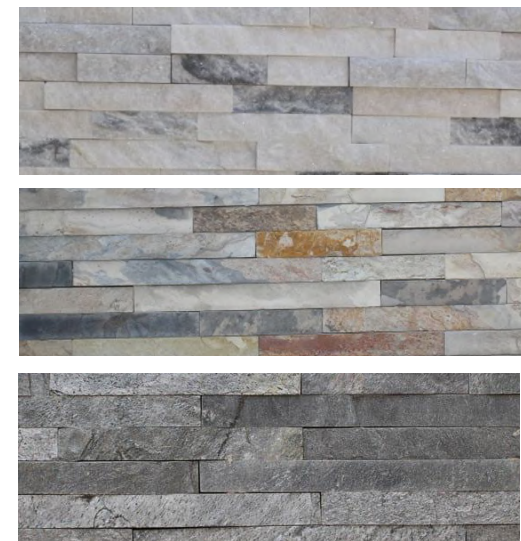

EXTERIOR WALL CLADDING